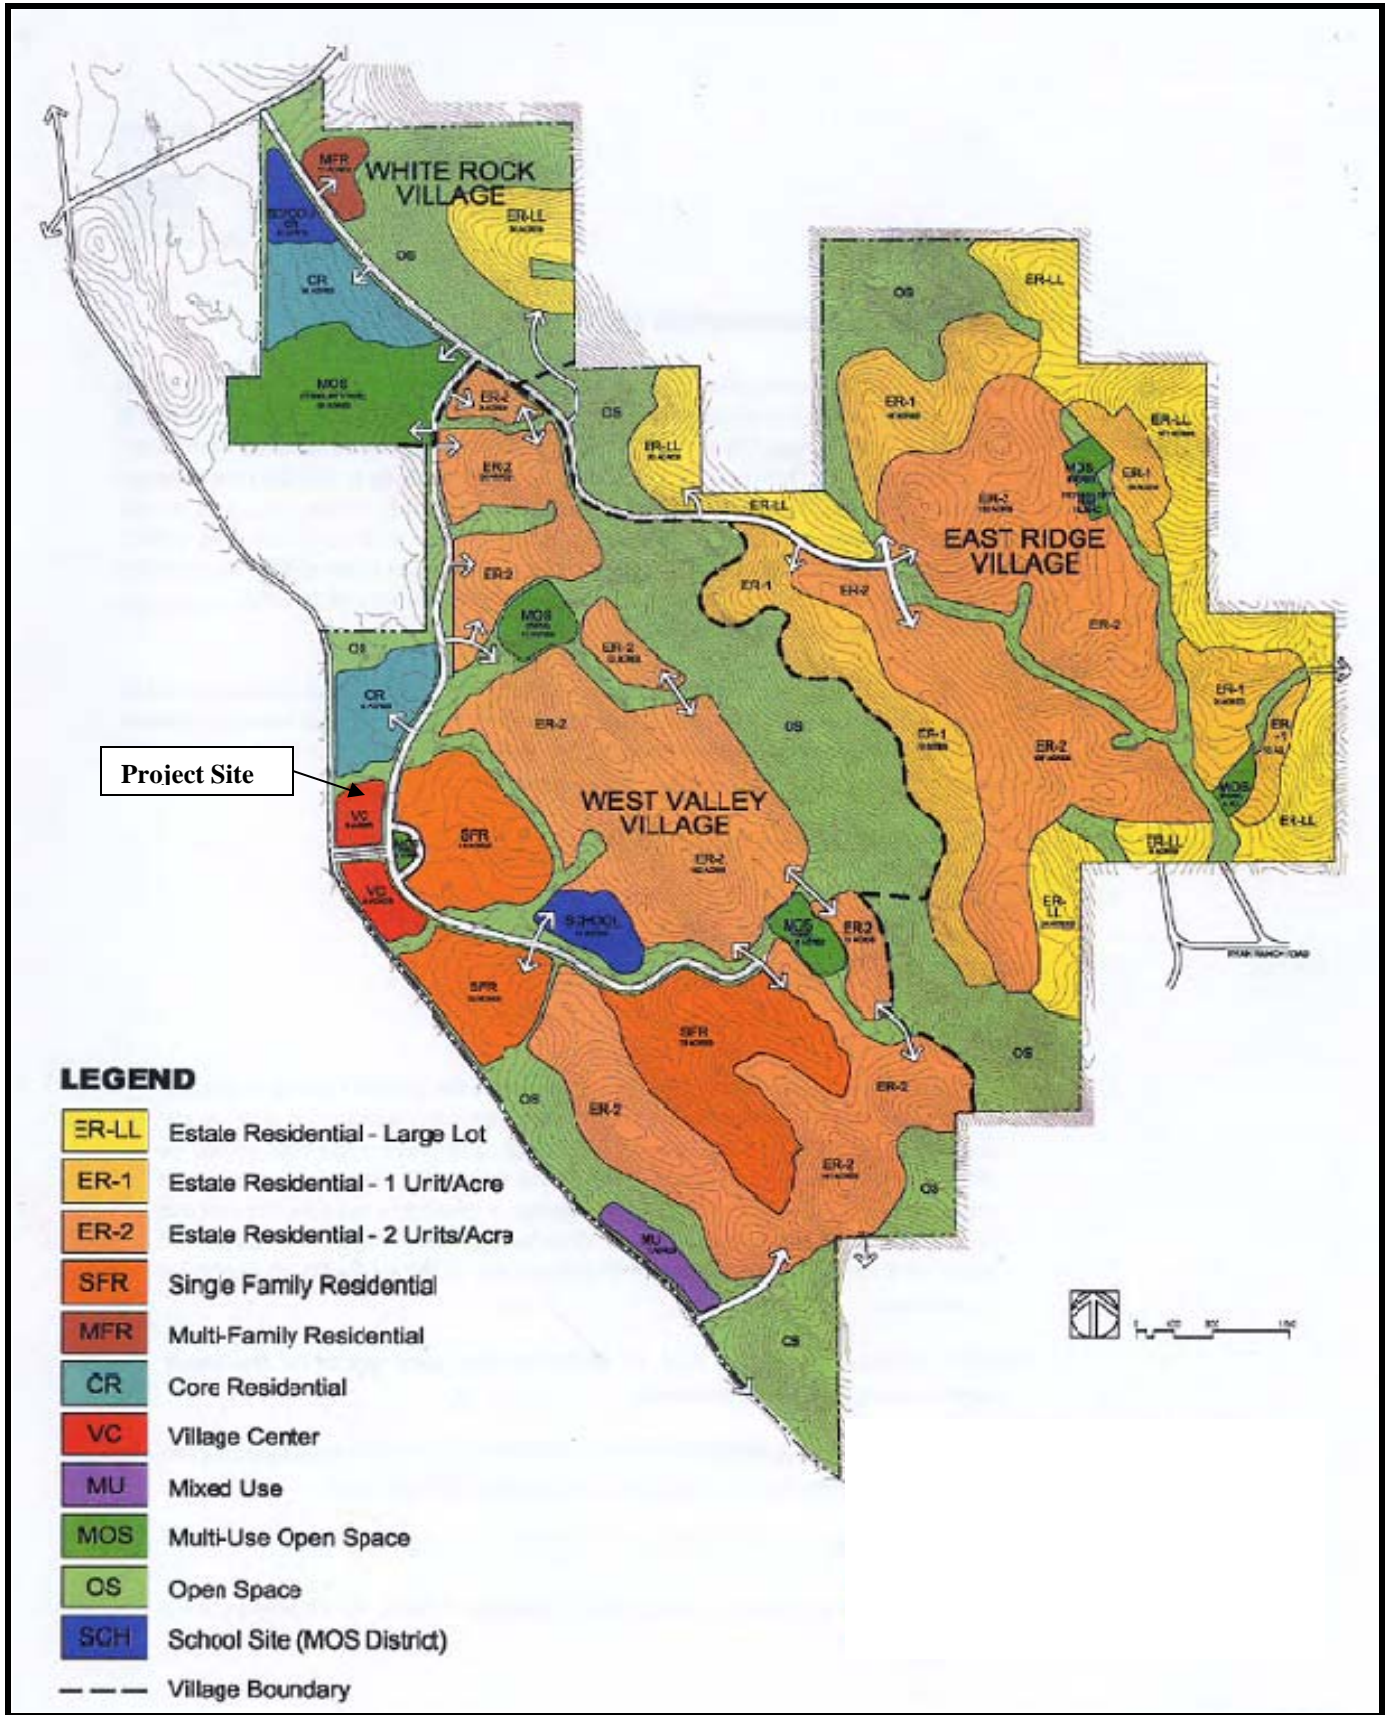

West Valley Village Lot X
 Tentative Parcel Map File No. P08-0039

Valley View Specific Plan- Detailed Zone Designations
 EXHIBIT D