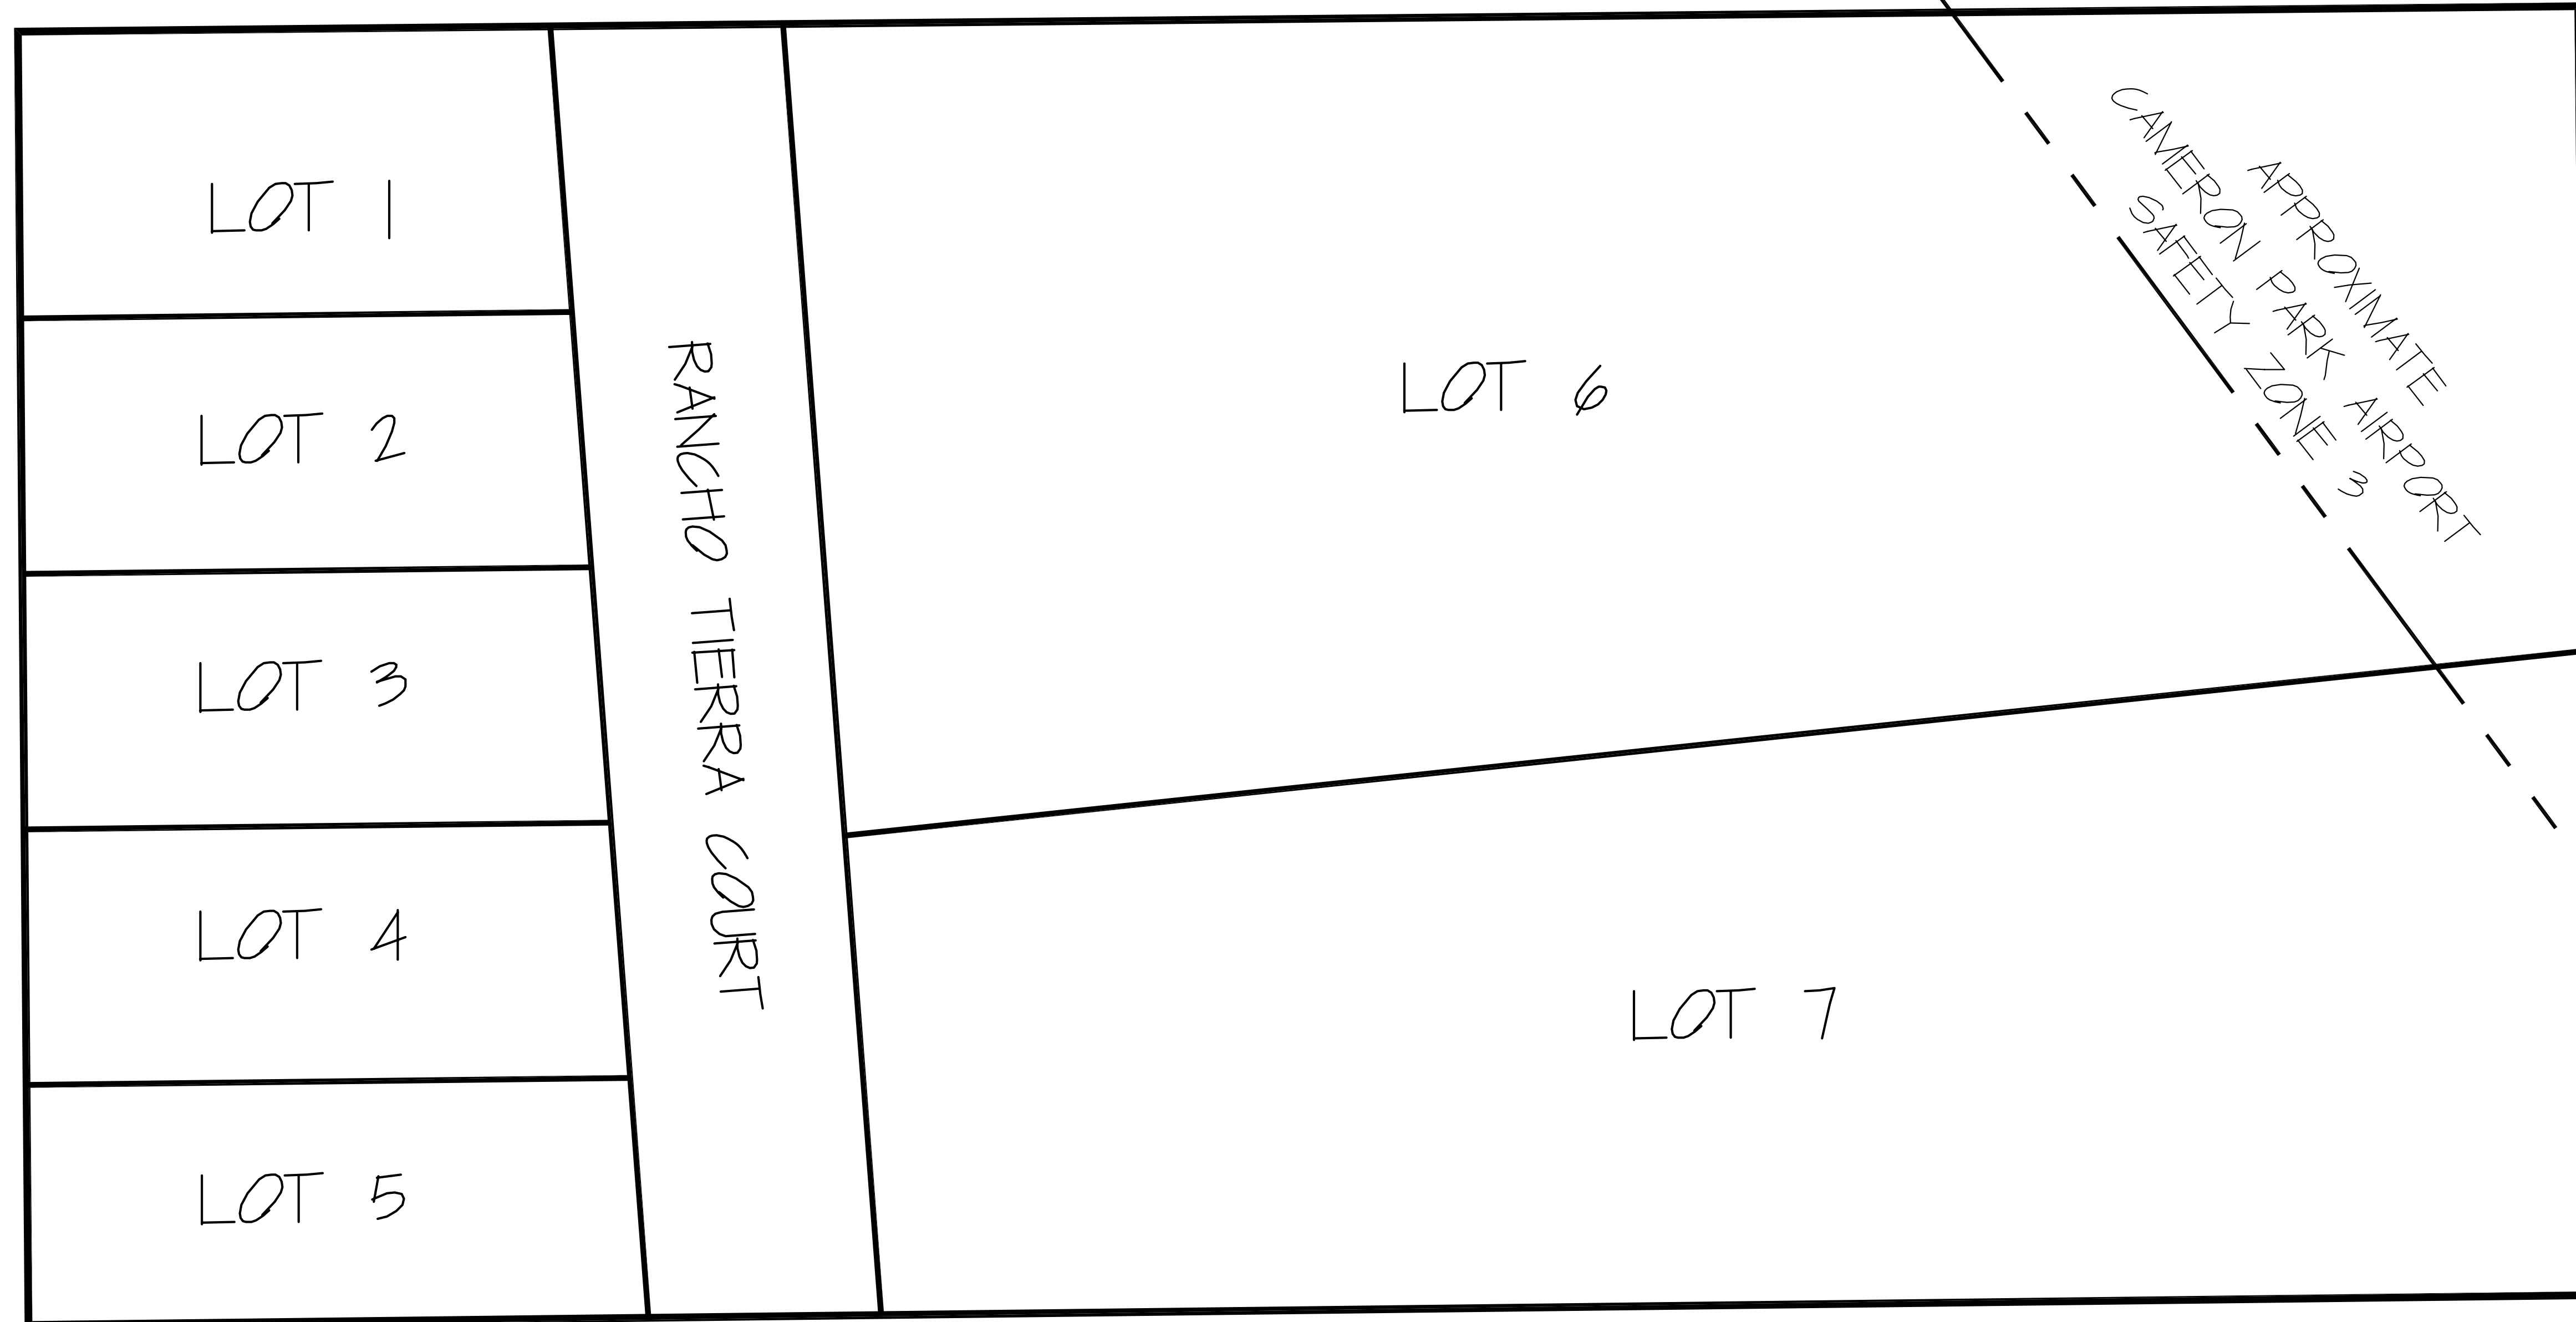

REZONE EXHIBIT
KAMM'S PARK

COUNTY OF EL DORADO, CALIFORNIA

PARENT PARCEL # 116-040-07

PROPOSED ZONING: LOTS 1-5 = R1

LOTS 6-7 = R1-AA