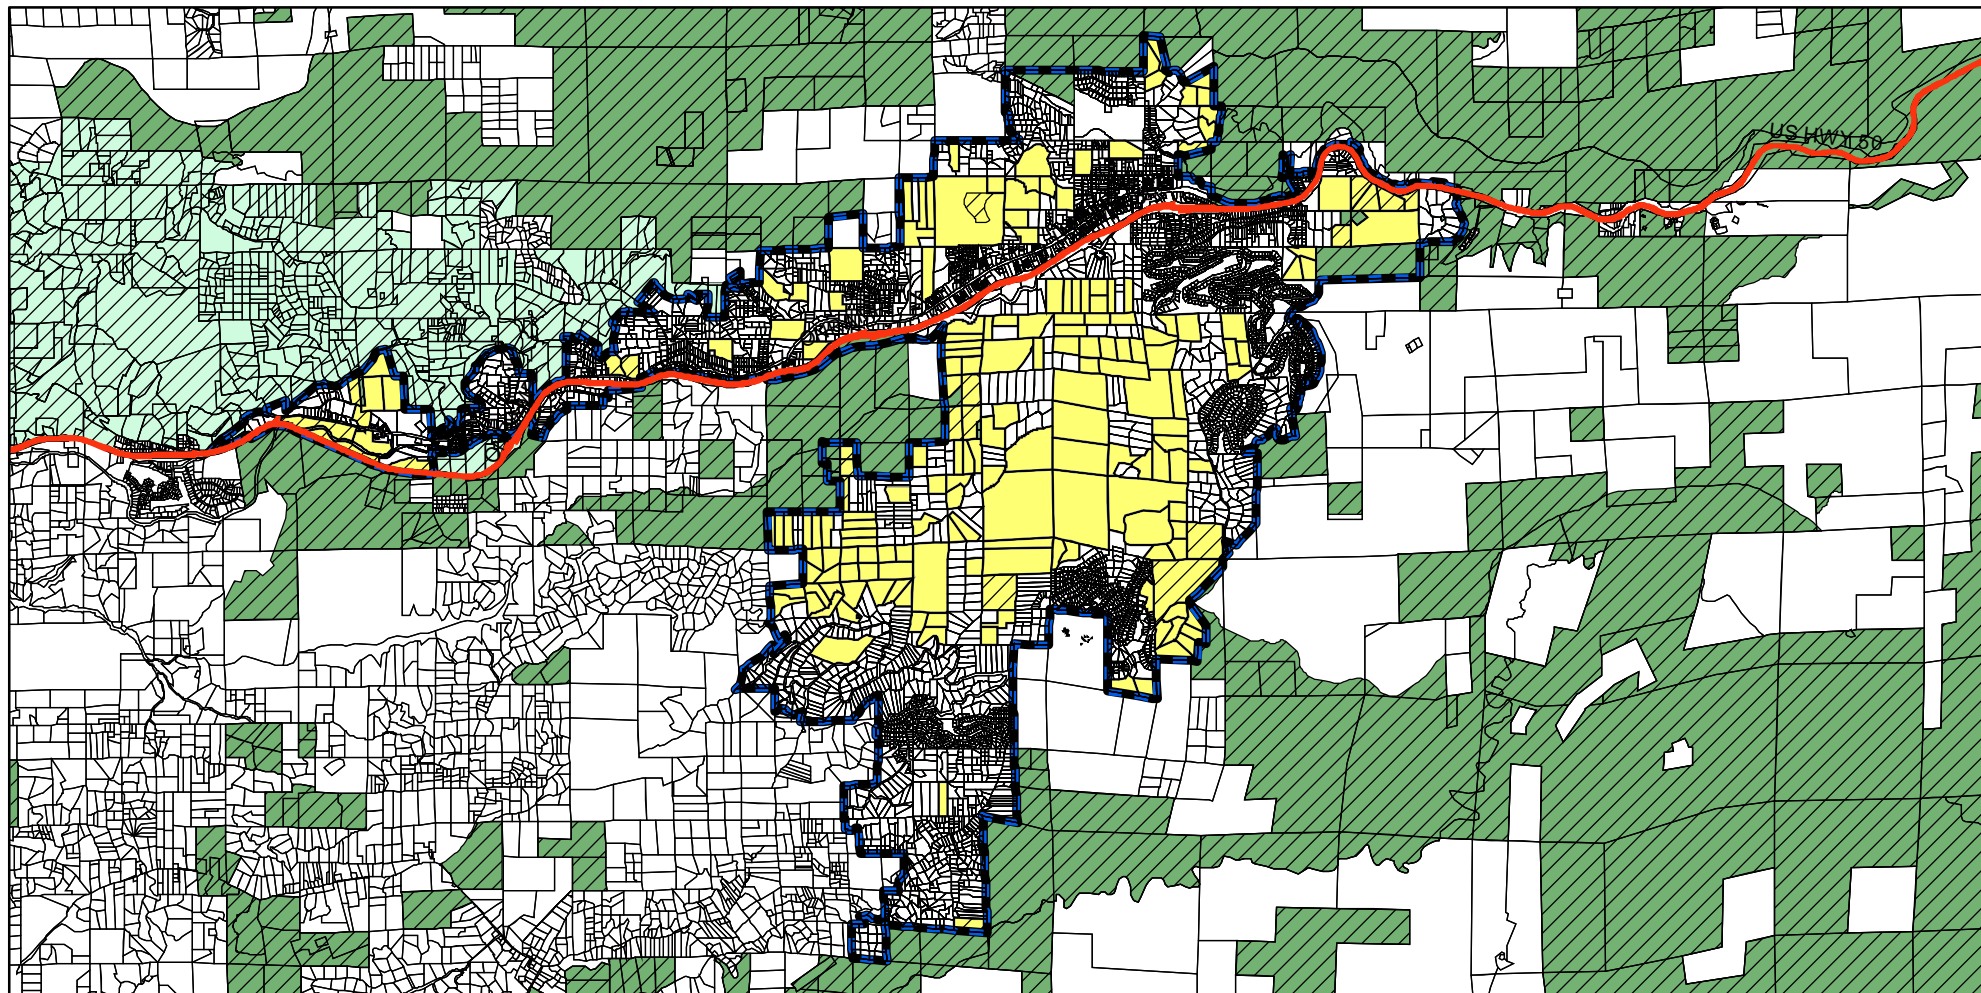

# CAMINO/POLLOCK PINES COMMUNITY REGION

#### DISCLAIMER

THIS DEPICTION WAS COMPILED FROM UNVERIFIED PUBLIC AND PRIVATE SOURCES AND IS ILLUSTRATIVE ONLY. NO REPRESENTATION IS MADE AS TO ACCURACY OF THIS INFORMATION. PARCEL BOUNDARIES ARE PARTICULARLY UNRELIABLE. USERS MAKE USE OF THIS DEPICTION AT THEIR OWN RISK.

#### Legend

-  Community Region
-  Ag Zoned Lands
-  Parcels - 10 Acres or Larger
-  Camino/Fruitridge Ag District

\*There are 51 parcels, 10 acres or larger, within the Camino/Pollock Pines Community Region, that could be affected by GP Policy 8.1.3.1