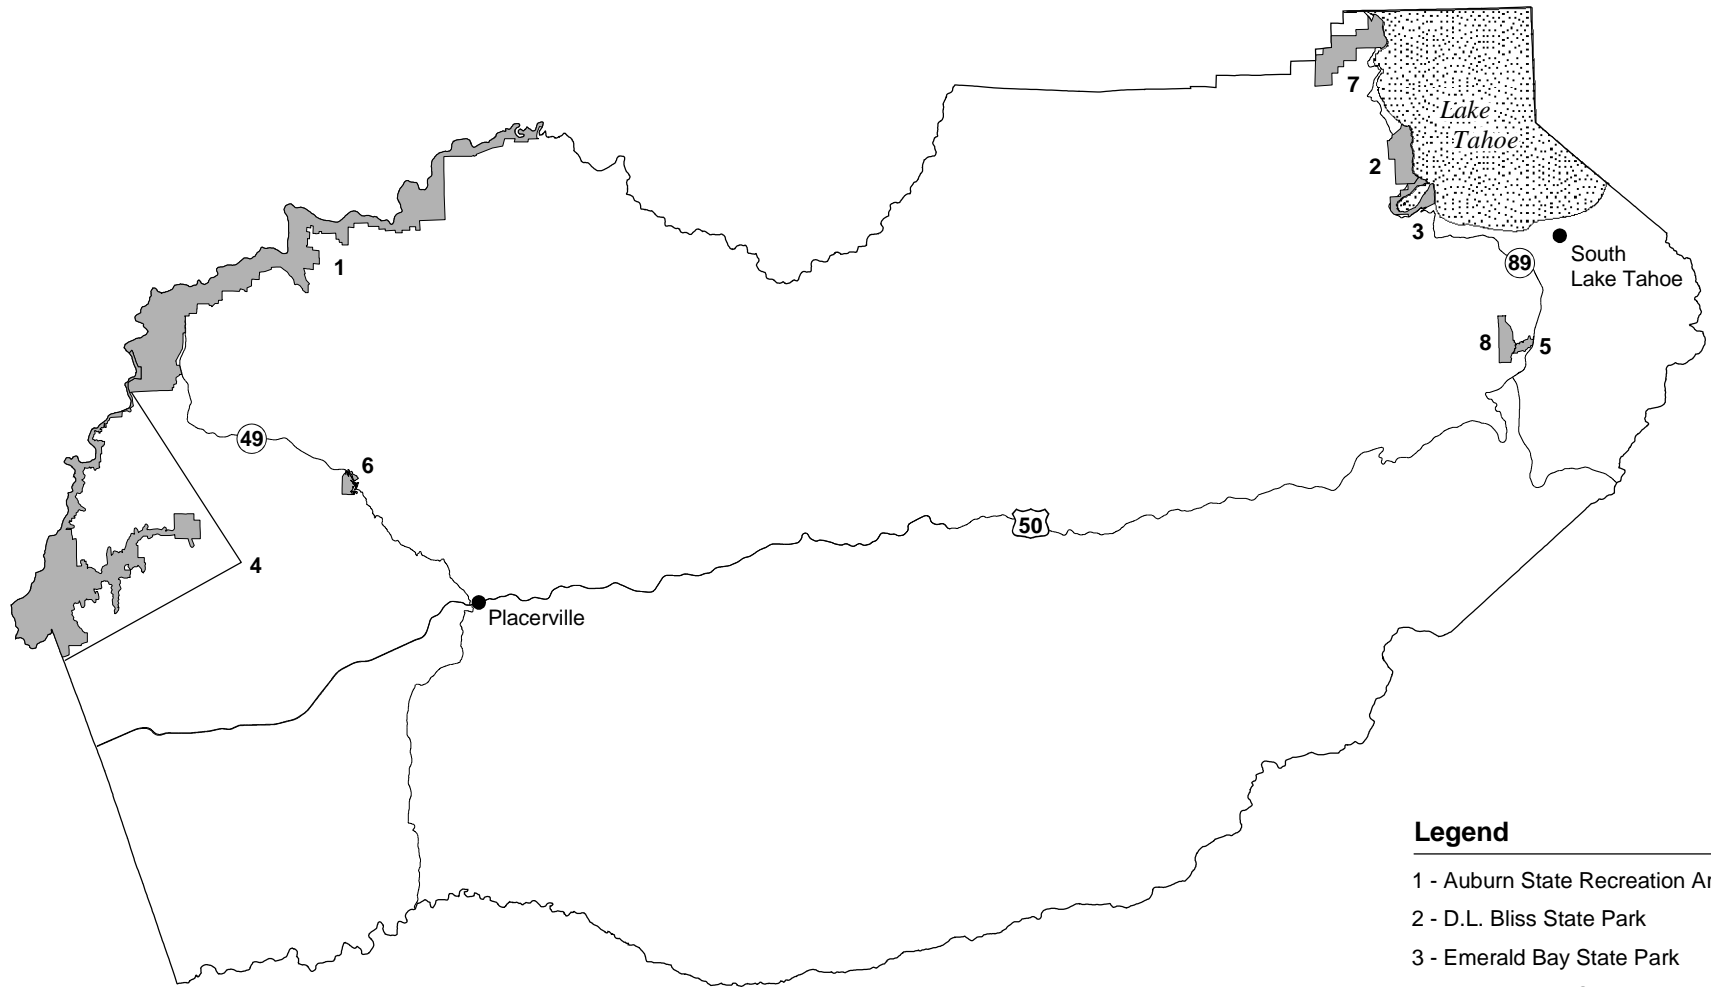

Figure PR-2

California Department of Parks and Recreation Lands in El Dorado County

Legend

- 1 - Auburn State Recreation Area
- 2 - D.L. Bliss State Park
- 3 - Emerald Bay State Park
- 4 - Folsom Lake State Recreation Area
- 5 - Lake Valley State Recreation Area
- 6 - Marshall Gold Discovery State Park
- 7 - Sugar Pine Point State Park
- 8 - Washoe Meadows State Park

Source: El Dorado County (2003)
Not to Scale