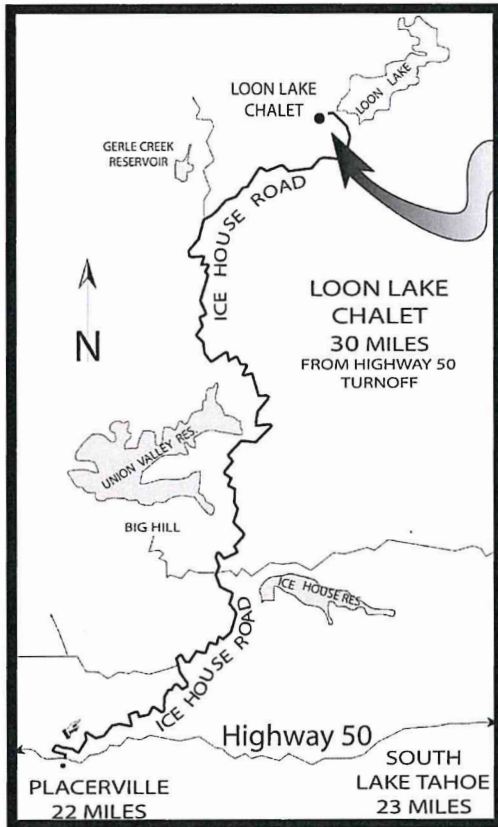

WINTER OPEN HOUSE

at the

Loon Lake Chalet

Cross Country Skiers
Snowboarders
Winter Campers
Snowshoers

Cross Country Skiers
Snowboarders
Winter Campers
Snowshoers

Sponsored By:
EL DORADO NORDIC SKI PATROL
ELDORADO NATIONAL FOREST

Saturday January 27, 2018: 9 am to 3 pm

Sunday January 28, 2018: 9 am to 1 pm

Free Demos and Activities

- | | | | |
|----------------|--|----------|-----------------|
| Demonstrations | * Backcountry Ski Skills | Displays | * Winter Safety |
| | * Ski & Snowshoe orientation to local trails | | * Clothing |
| | * Avalanche Beacons | | * Ski Repair |