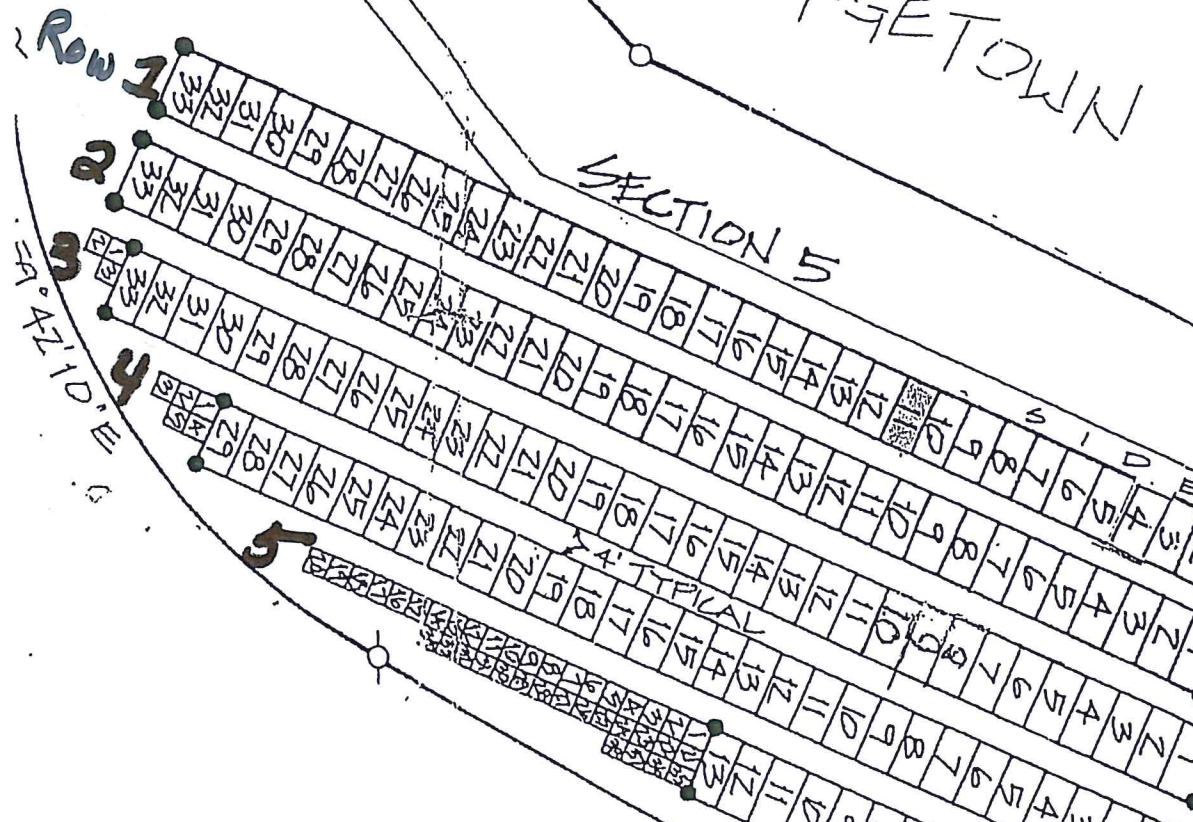

GEORGETOWN

SECTION 5

CEMETERY

SECTION 6

Public Niches

Steps

SIDEWALK

Veterans' Niches

Public Niches

Greenwood Road

6
42° N 05' 30" 25" E 82.69'

44° 42' 10" W 6'