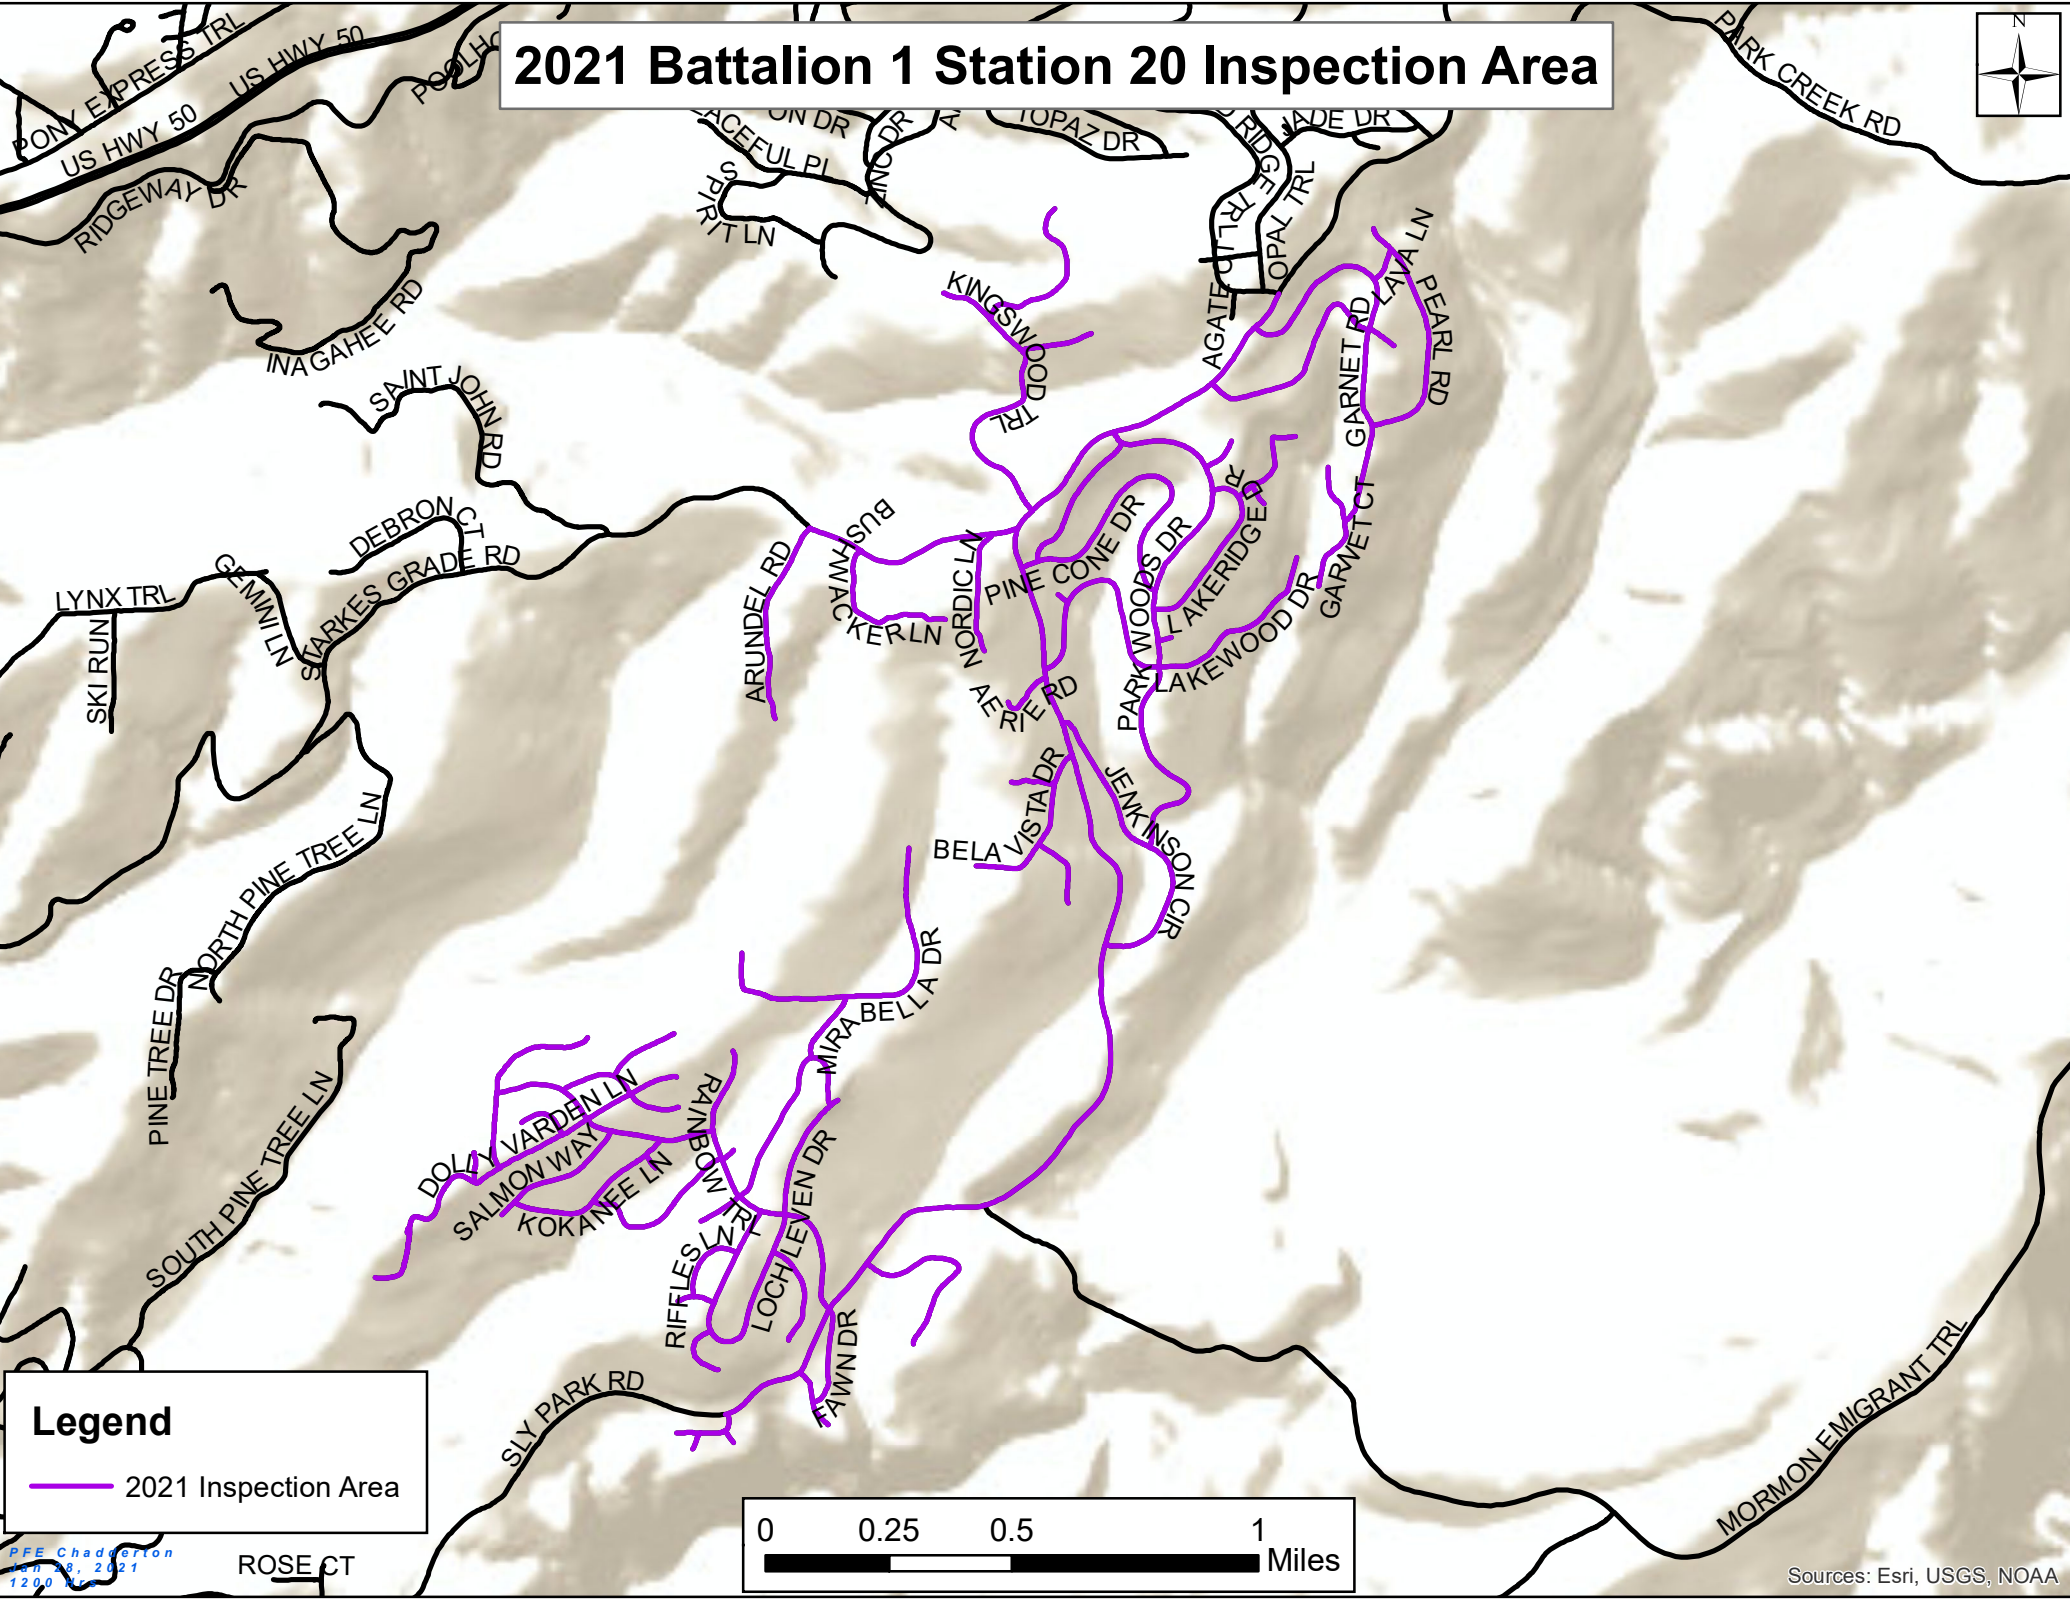

# 2021 Battalion 1 Station 20 Inspection Area

**Legend**

— 2021 Inspection Area

PFE Chaderton  
Jan 28, 2021  
12:00 PM

ROSE CT

Sources: Esri, USGS, NOAA