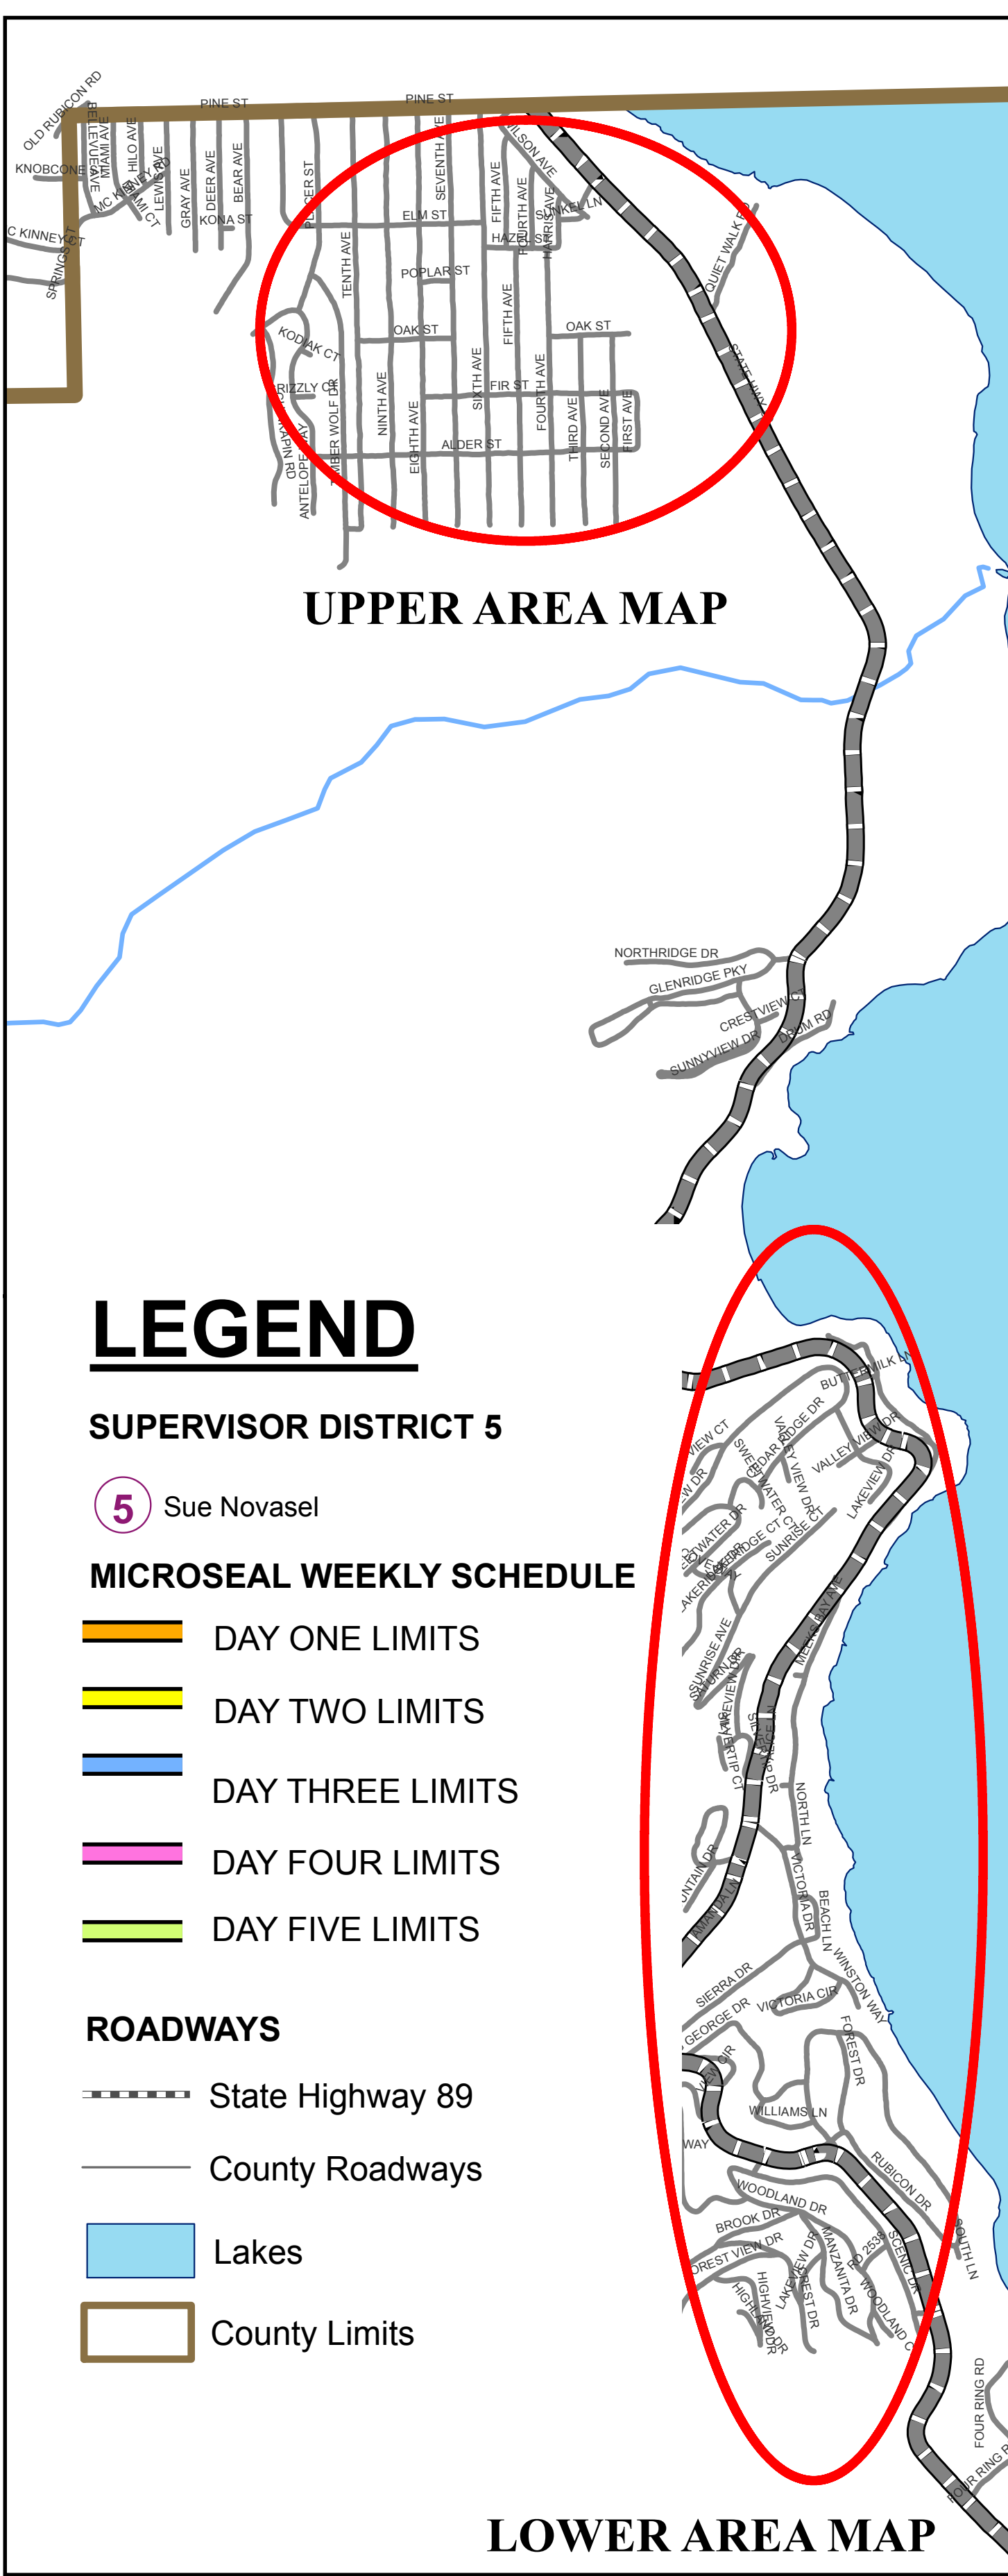

LOWER AREA MAP

UPPER AREA MAP

LEGEND

SUPERVISOR DISTRICT 5

5 Sue Novasel

MICROSEAL WEEKLY SCHEDULE

- █ DAY ONE LIMITS
- █ DAY TWO LIMITS
- █ DAY THREE LIMITS
- █ DAY FOUR LIMITS
- █ DAY FIVE LIMITS

ROADWAYS

- State Highway 89
- County Roadways
- Lakes
- County Limits

WEEK 2 - TAHOMA MICROSEAL SCHEDULE MAP