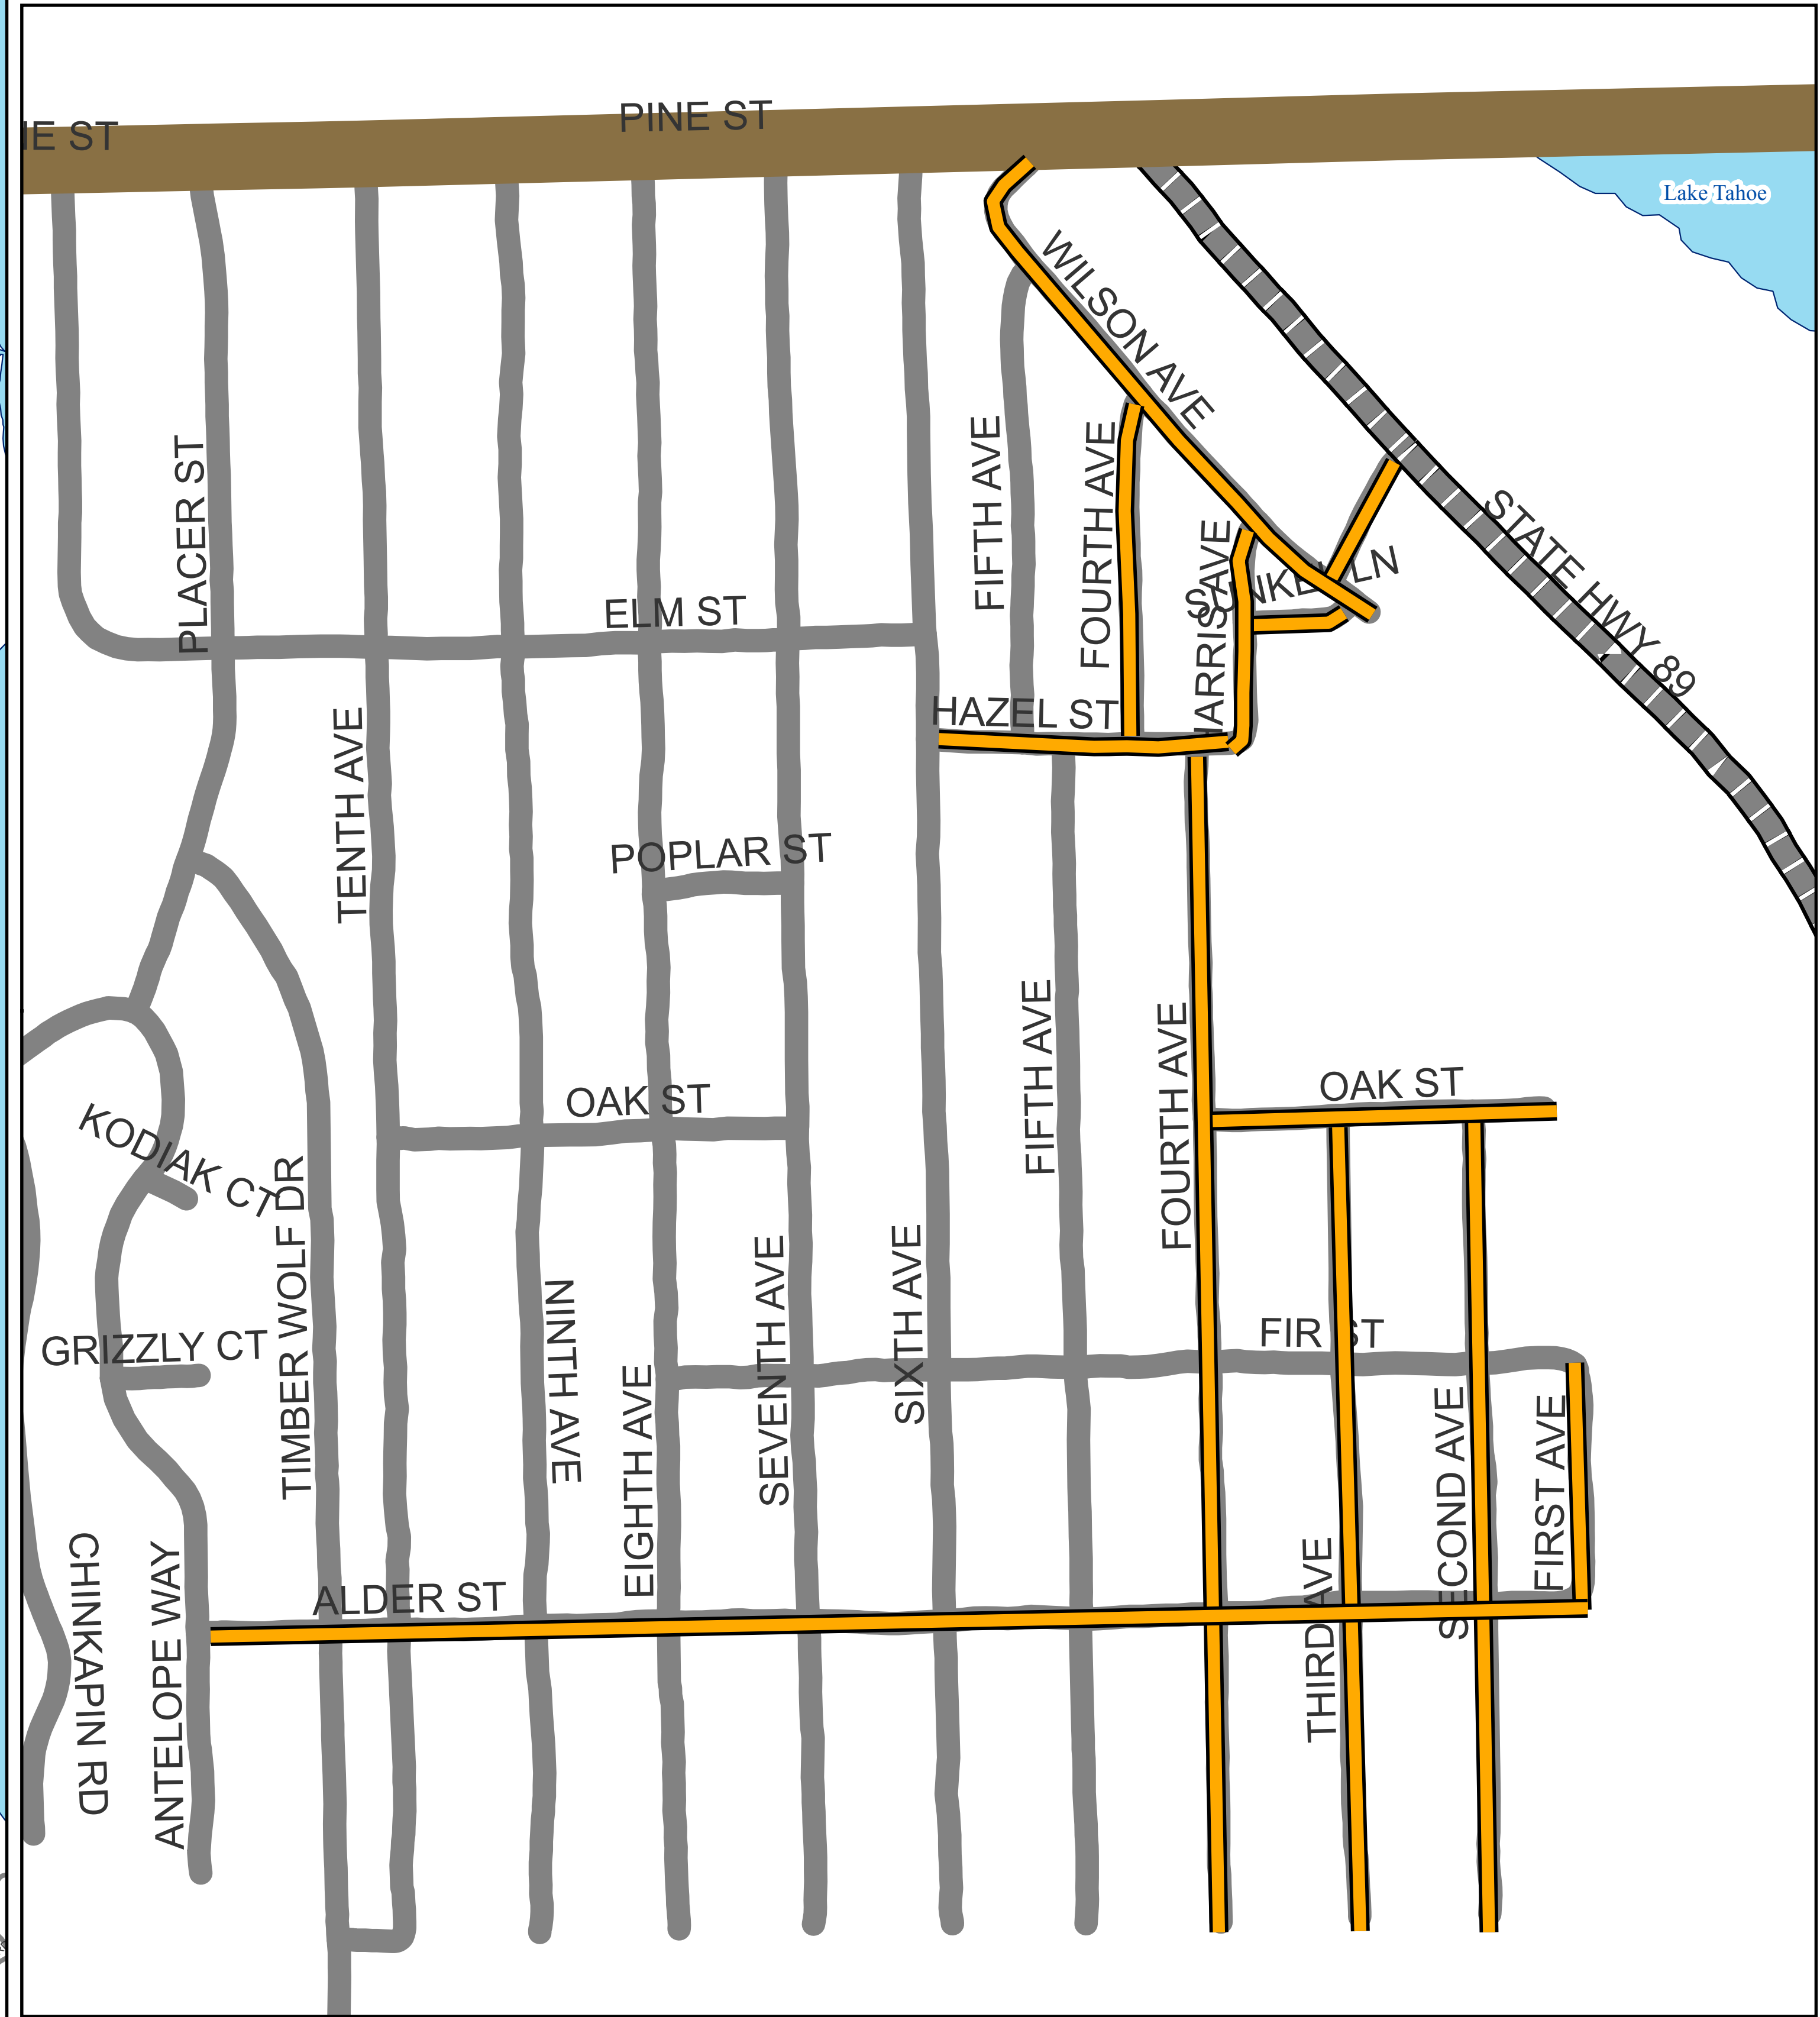

LOWER AREA MAP

UPPER AREA MAP

LEGEND

SUPERVISOR DISTRICT 5

5 Sue Novasel

MICROSEAL WEEKLY SCHEDULE

- █ DAY ONE LIMITS
- █ DAY TWO LIMITS
- █ DAY THREE LIMITS
- █ DAY FOUR LIMITS
- █ DAY FIVE LIMITS

ROADWAYS

- State Highway 89
- County Roadways
- Lakes
- County Limits

WEEK 2 - TAHOMA MICROSEAL SCHEDULE MAP