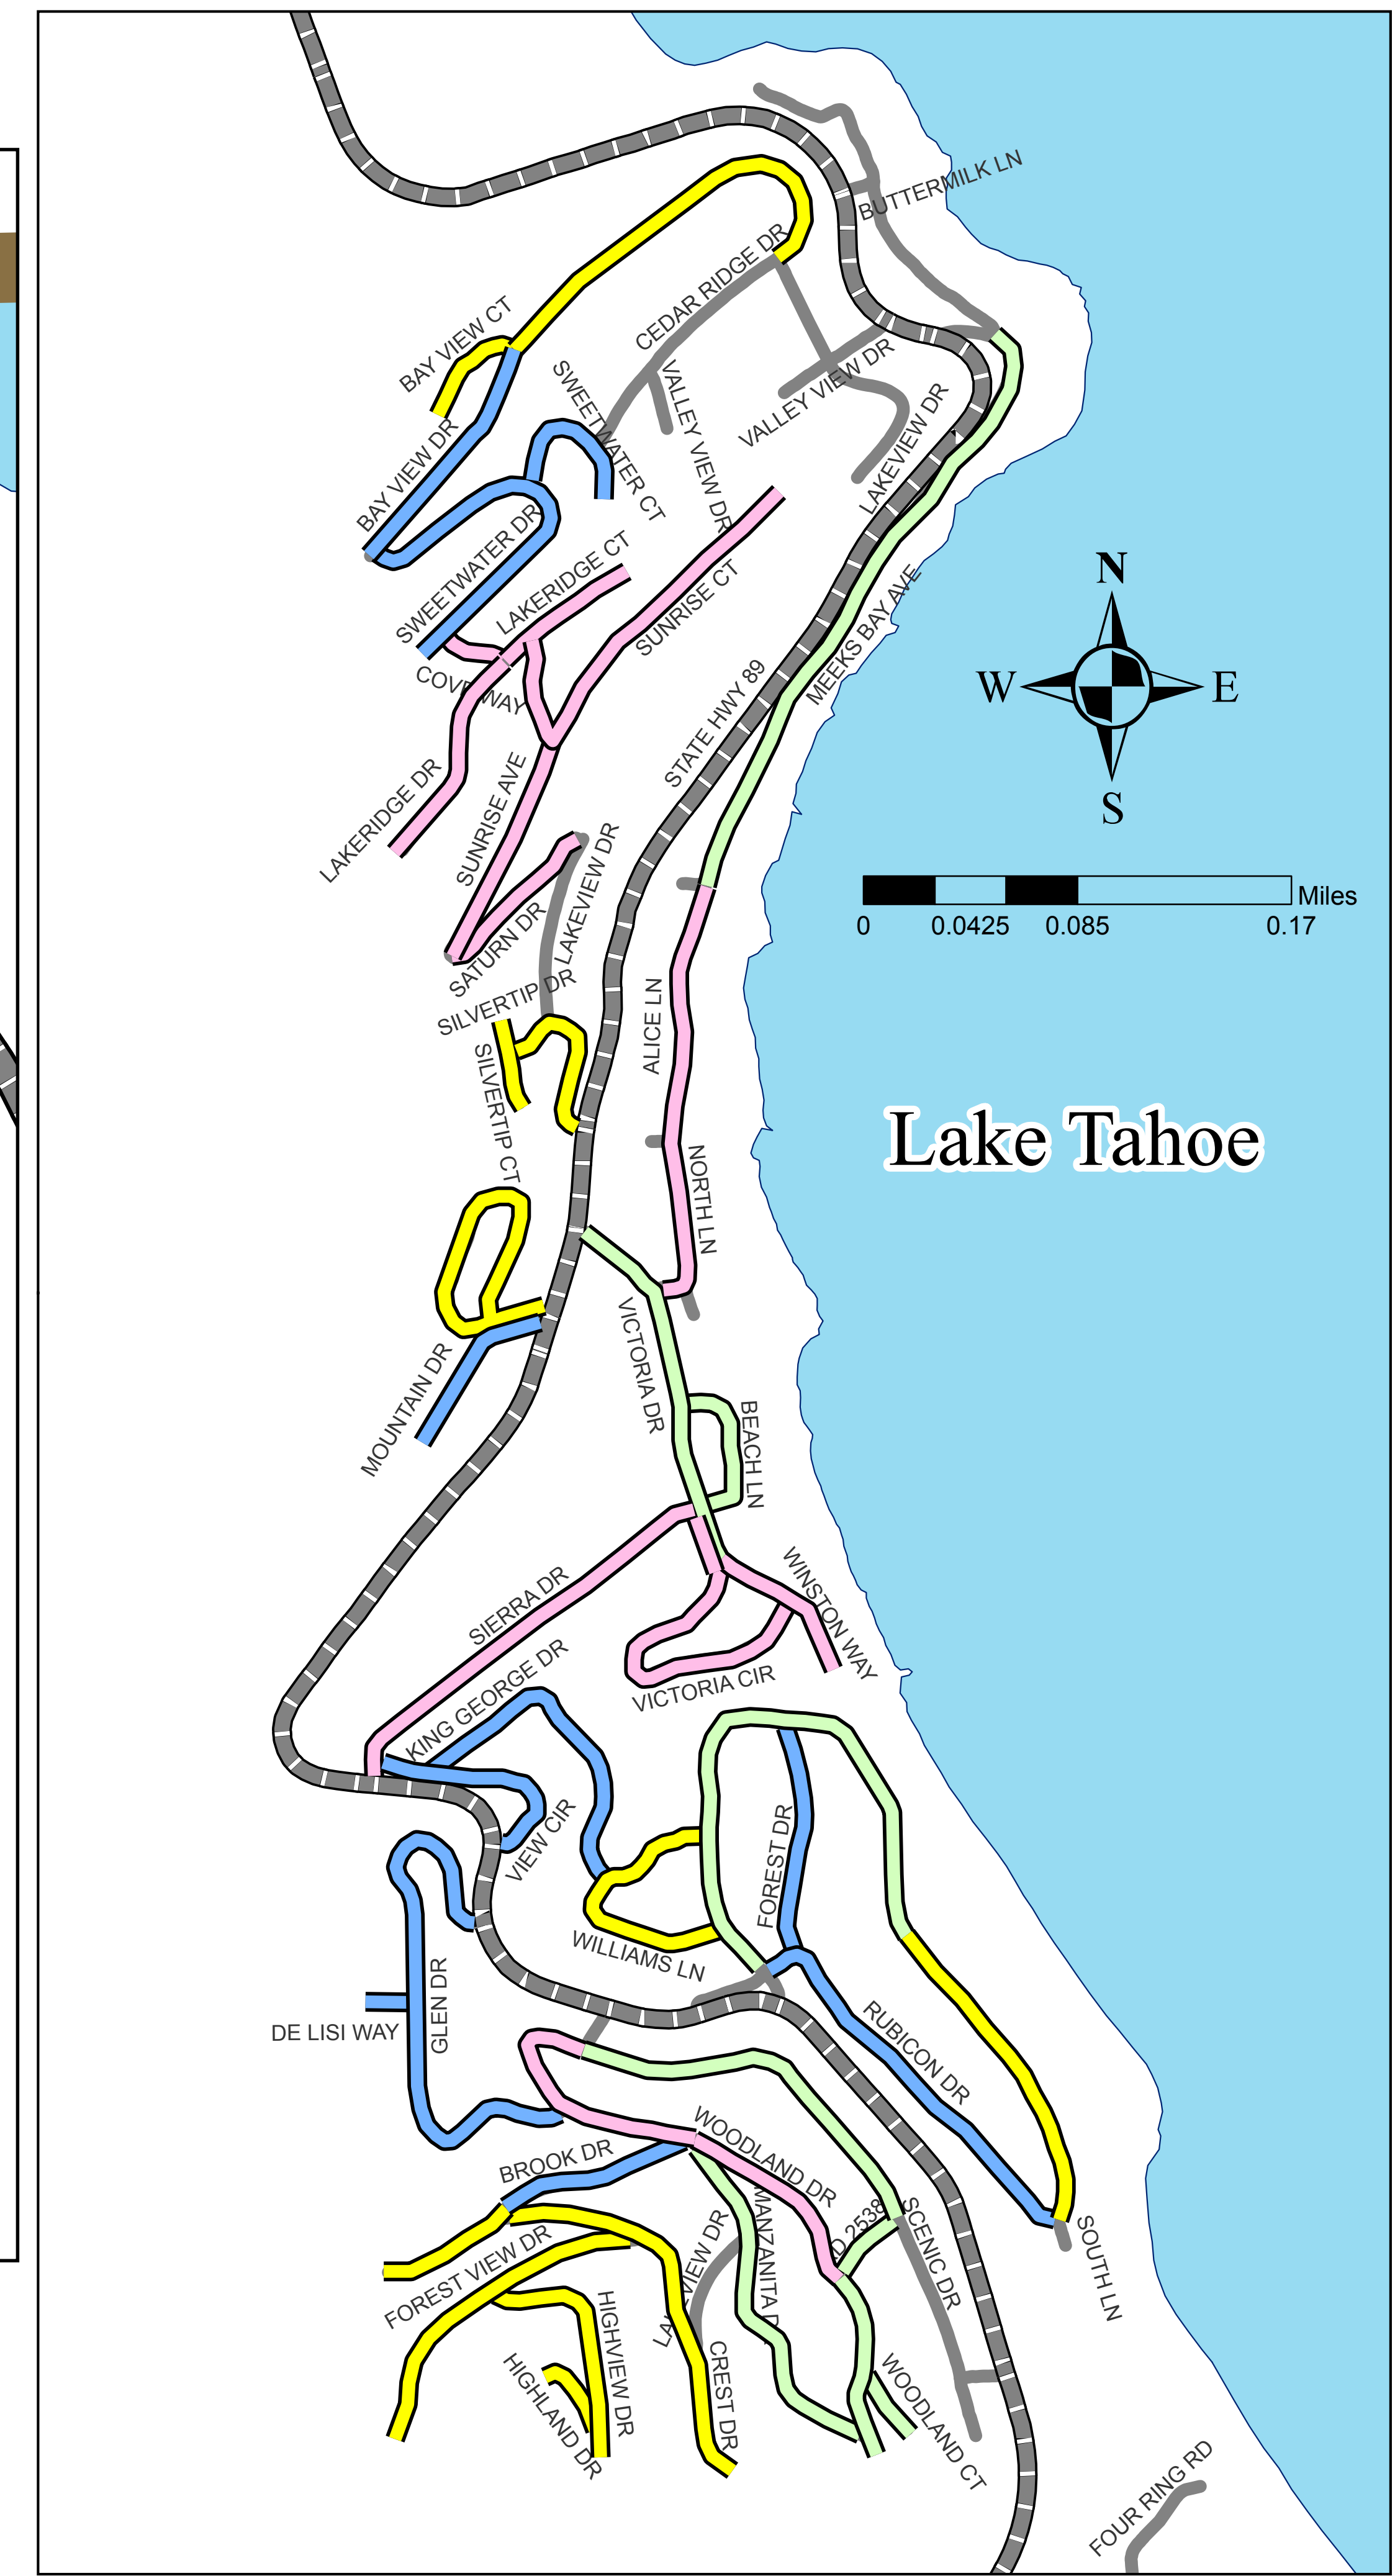

LOWER AREA MAP

UPPER AREA MAP

LEGEND

SUPERVISOR DISTRICT 5

5 Sue Novasel

MICROSEAL WEEKLY SCHEDULE

- █ DAY ONE LIMITS
- █ DAY TWO LIMITS
- █ DAY THREE LIMITS
- █ DAY FOUR LIMITS
- █ DAY FIVE LIMITS

ROADWAYS

- State Highway 89
- County Roadways
- Lakes
- County Limits

WEEK 2 - TAHOMA MICROSEAL SCHEDULE MAP