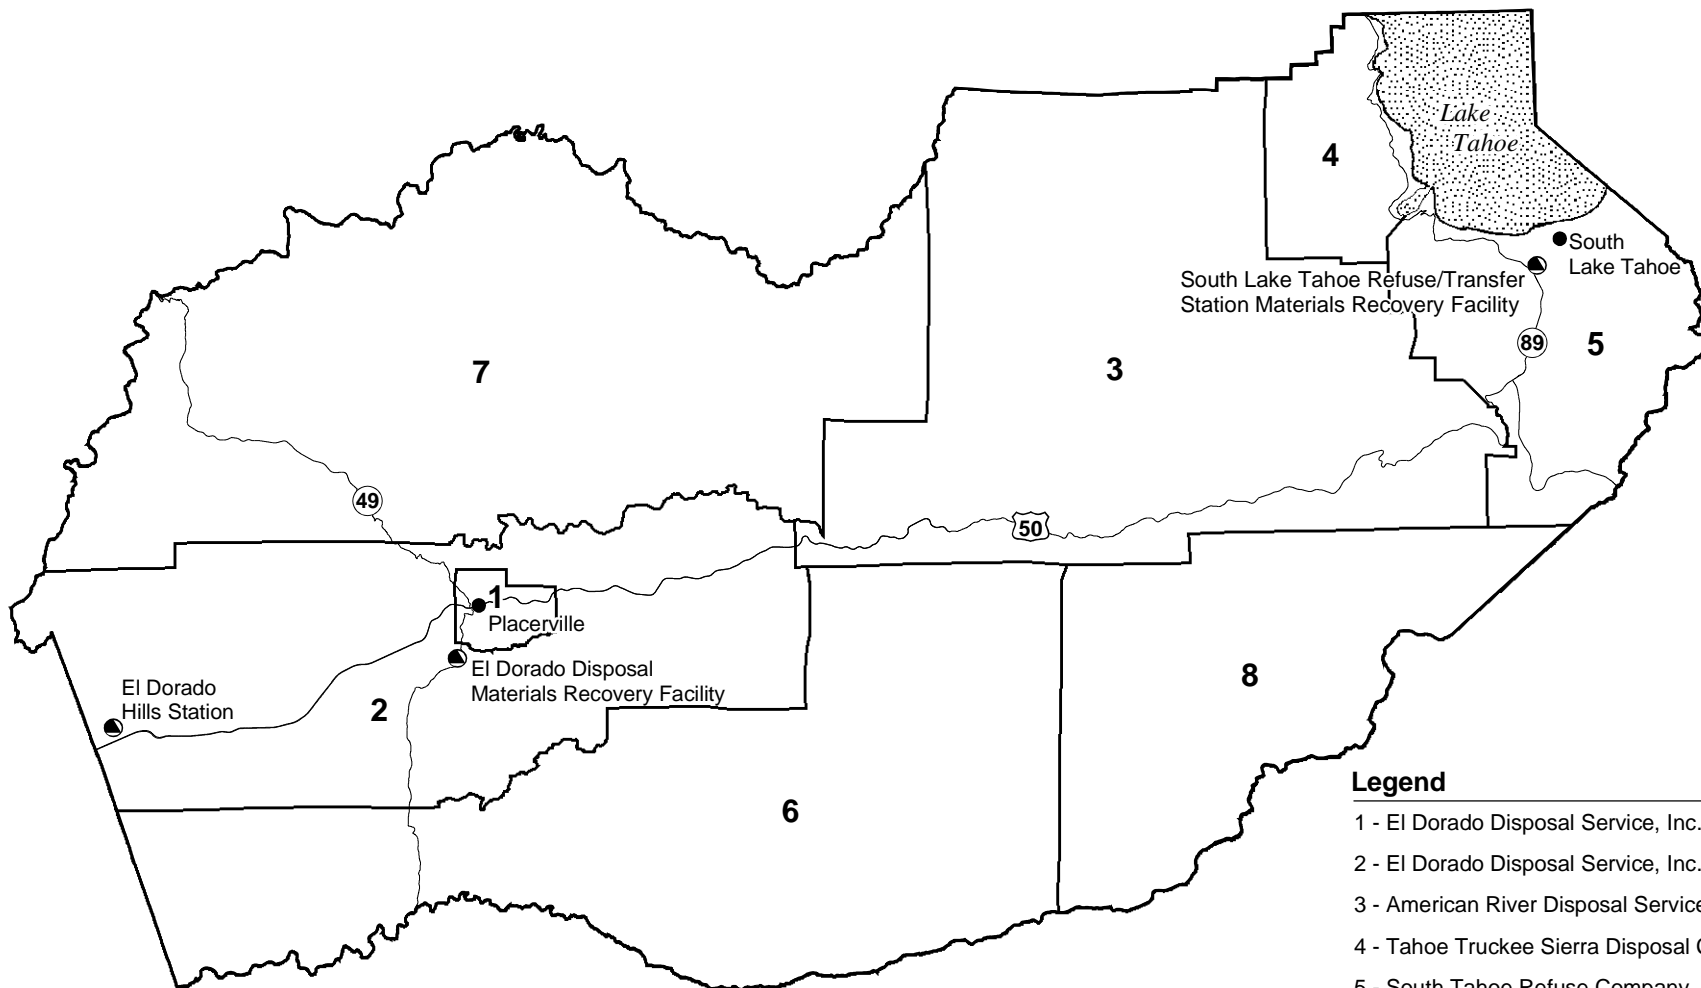

Figure PS-2

## El Dorado County's Solid Waste Franchise Areas and Permanent Collection Centers

### Legend

- 1 - El Dorado Disposal Service, Inc. (City)
- 2 - El Dorado Disposal Service, Inc. (County)
- 3 - American River Disposal Service\*
- 4 - Tahoe Truckee Sierra Disposal Co., Inc.
- 5 - South Tahoe Refuse Company, Inc.
- 6 - Amador Disposal Service, Inc.
- 7 - Sierra Disposal Service
- 8 - Unassigned\*

Source: El Dorado County, Environmental Management Department (2002)  
Not to Scale

\* Divisions of South Tahoe Refuse Co., Inc.